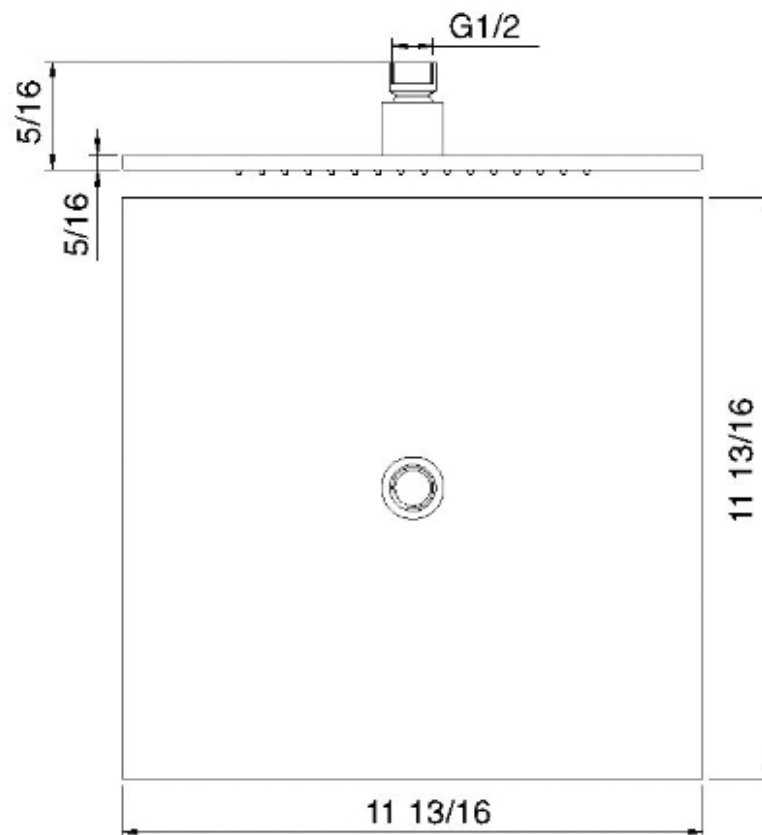

RTBR287

12" x 12" square rain head

FINITURE:

INOX SATINATO

tree^{RUBINETTERIE}**emme**
instruments for water