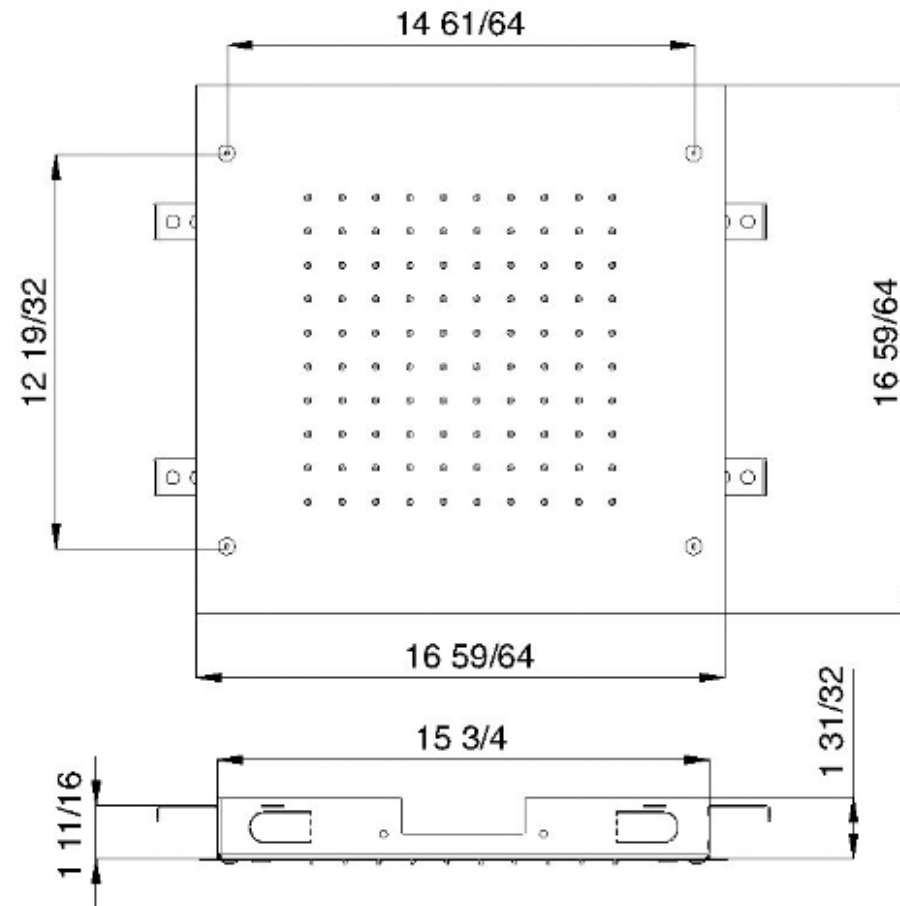

RTBR300

FINITURE:

CROMO

NICHEL SPAZZOLATO

RUBINETTERIE
treemme
instruments for water