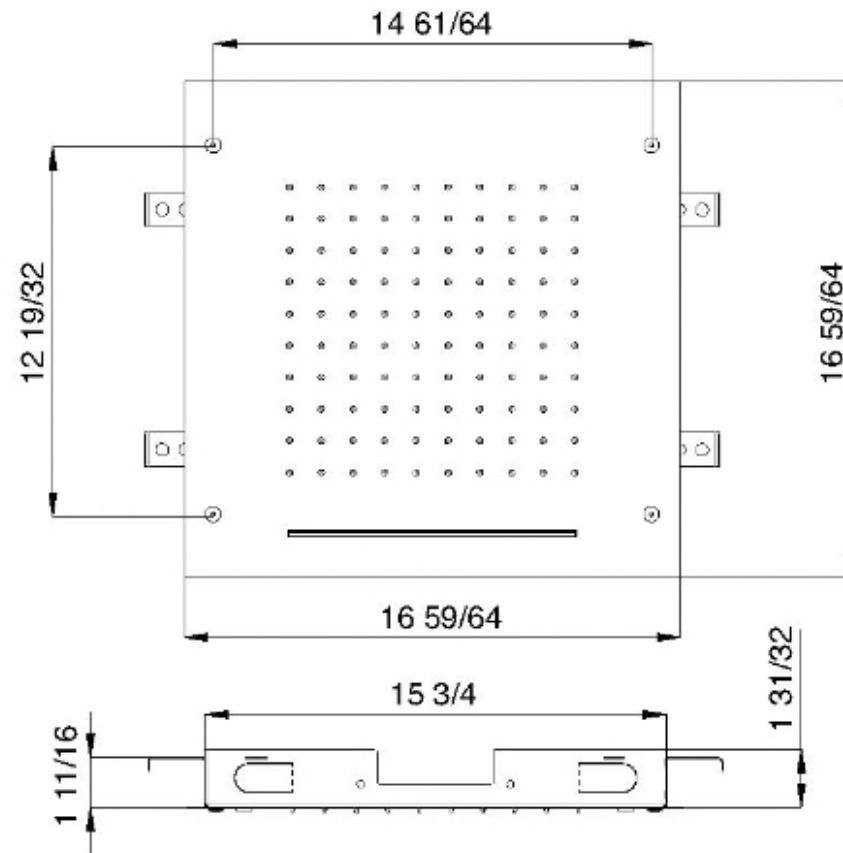

# RTBR301

FINITURE:

CROMO

NICHEL SPAZZOLATO

RUBINETTERIE  
**treemme**  
*instruments for water*