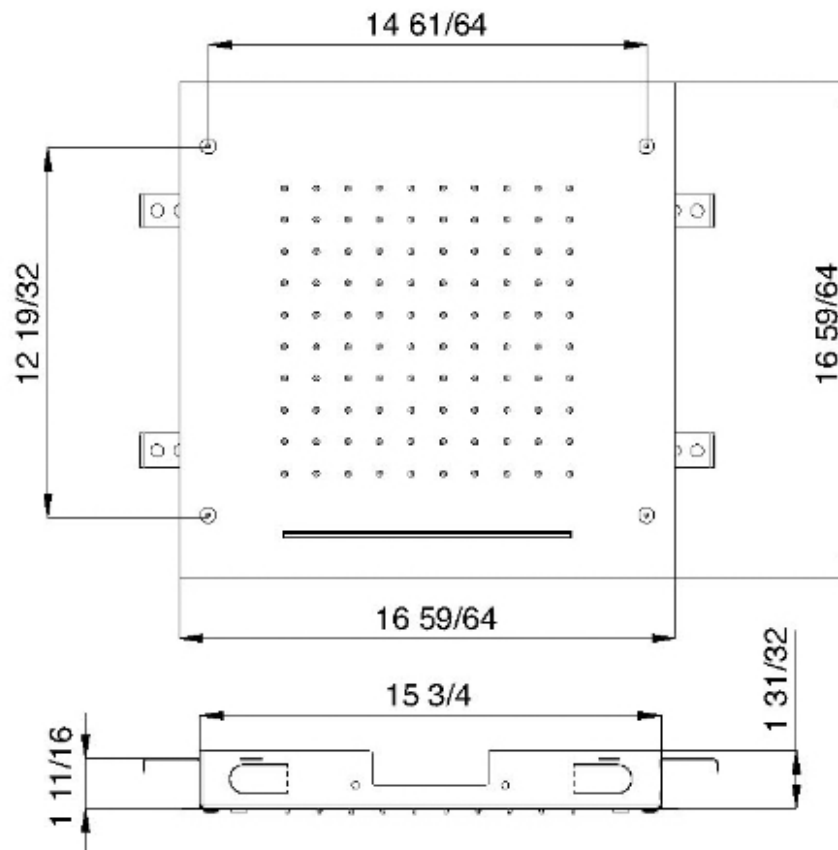

RTBR301

FINITURE:

CROMO

NICHEL SPAZZOLATO

RUBINETTERIE
treemme
instruments for water