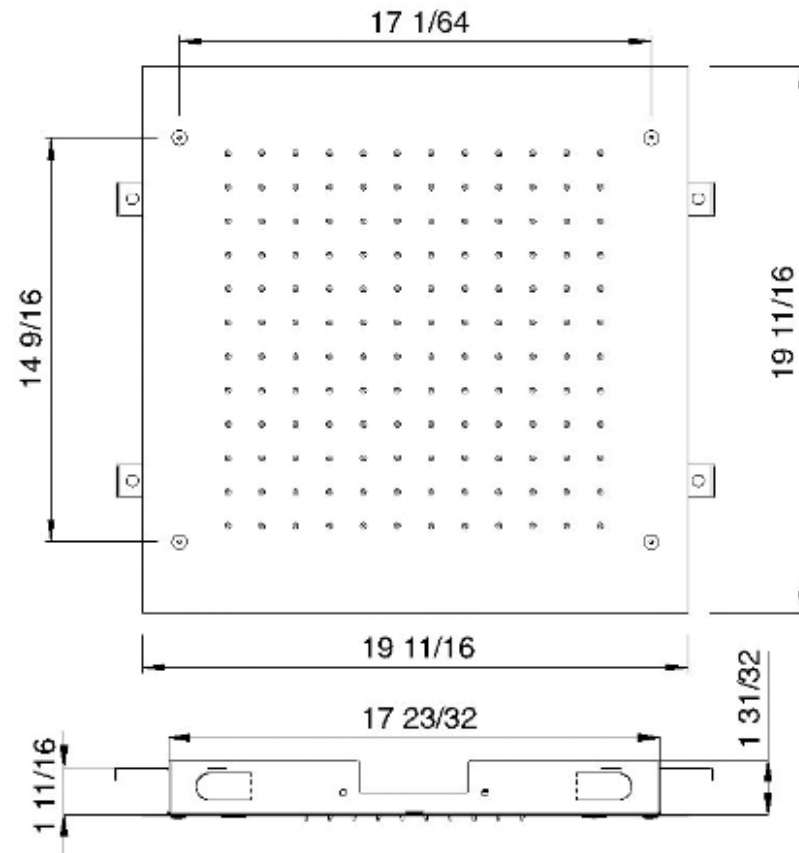

RTBR302

Soffione a soffitto ad incasso

FINITURE:

INOX SATINATO

treeemme RUBINETTERIE
instruments for water