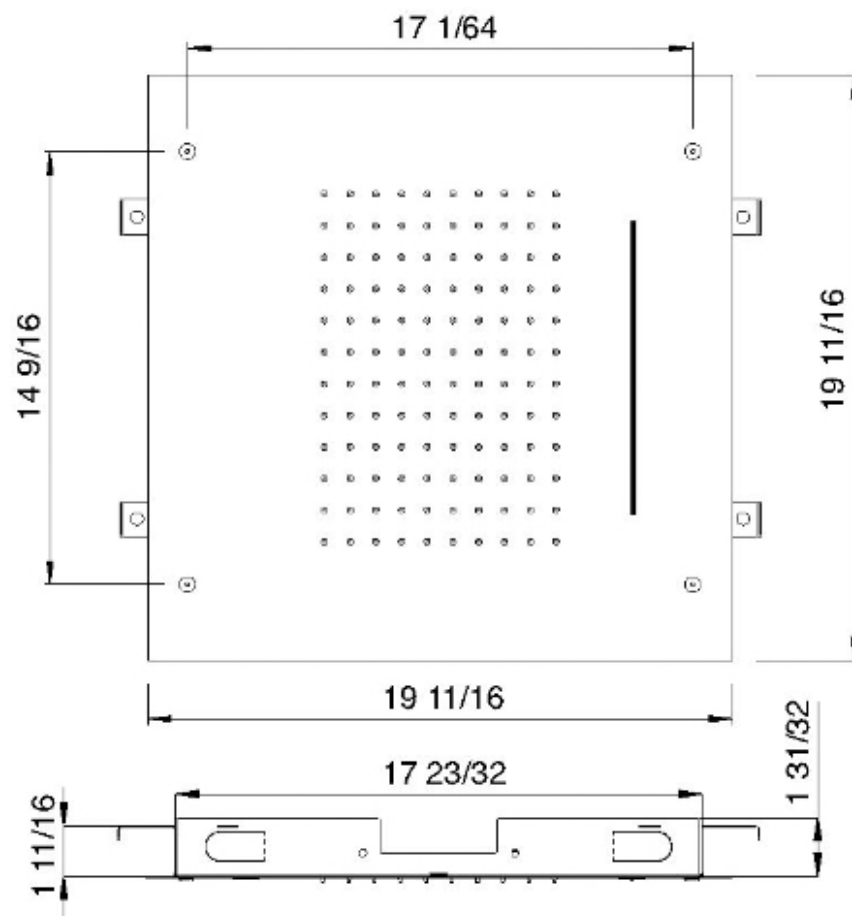

RTBR303

FINITURE:

CROMO

NICHEL SPAZZOLATO

RUBINETTERIE
treemme
instruments for water