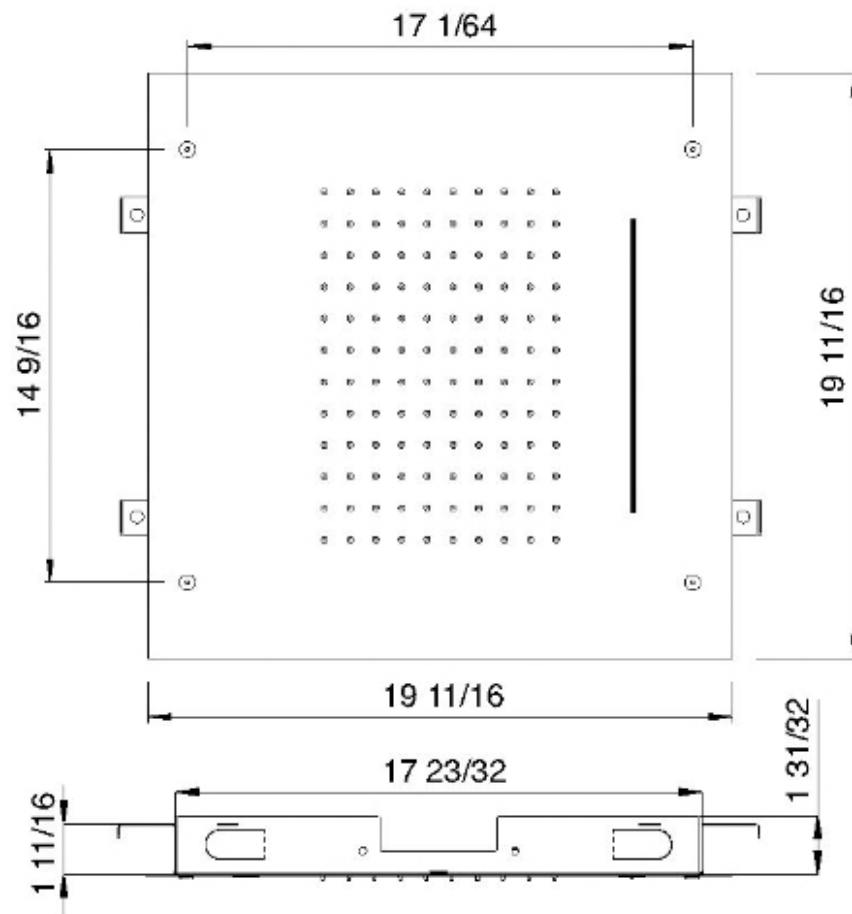

# RTBR303

FINITURE:

CROMO

NICHEL SPAZZOLATO

RUBINETTERIE  
**treemme**  
*instruments for water*