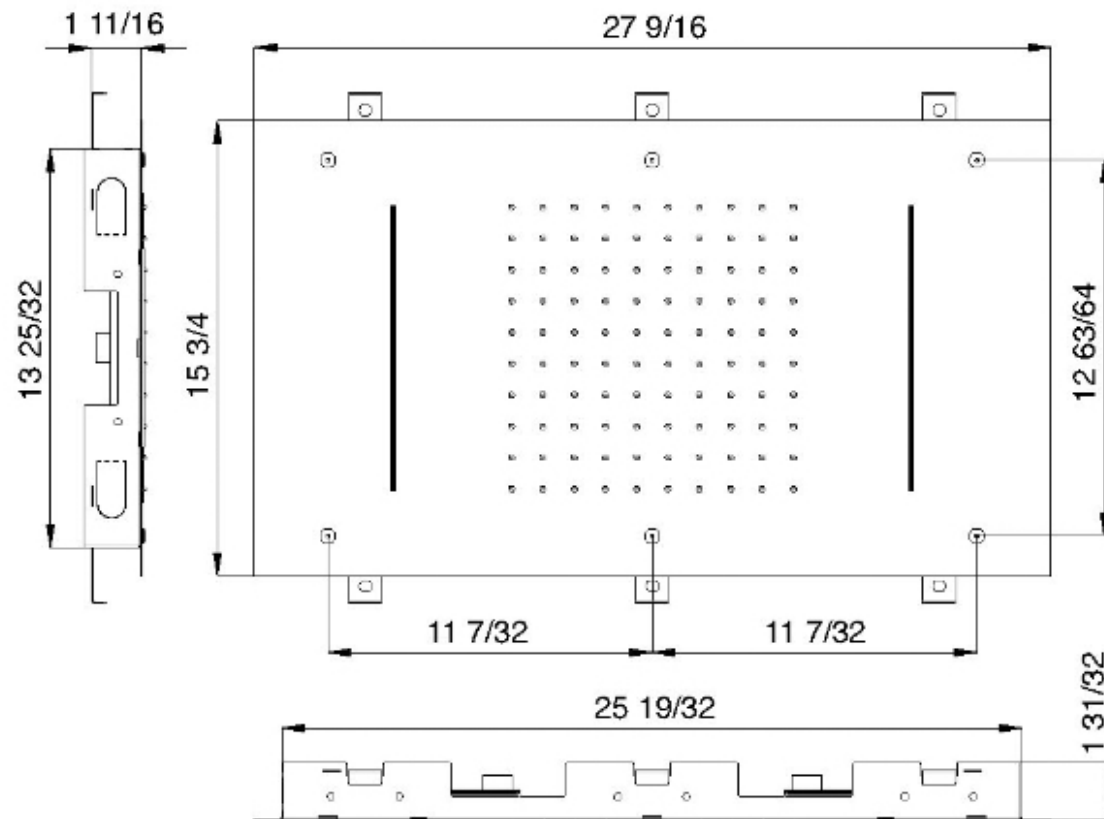

# RTBR309

FINITURE:

CROMO

NICHEL SPAZZOLATO

RUBINETTERIE  
**treemme**  
*instruments for water*