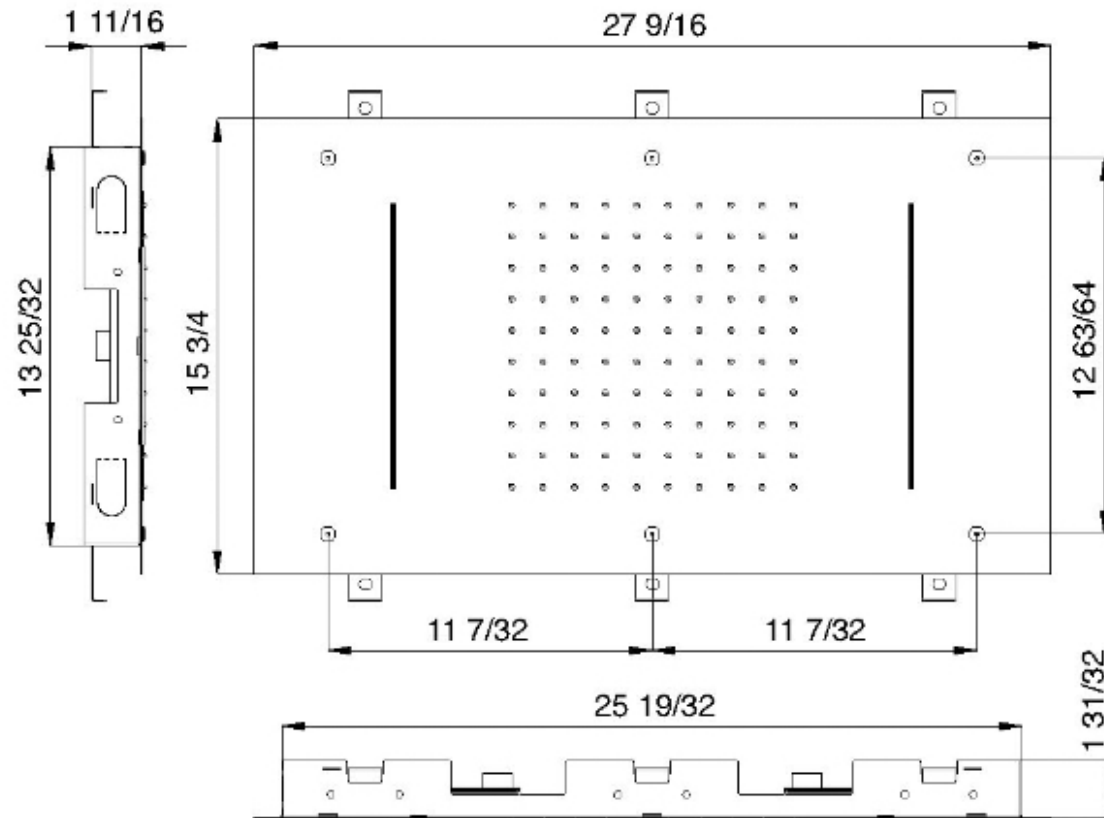

RTBR309

FINITURE:

CROMO

NICHEL SPAZZOLATO

RUBINETTERIE
treemme
instruments for water