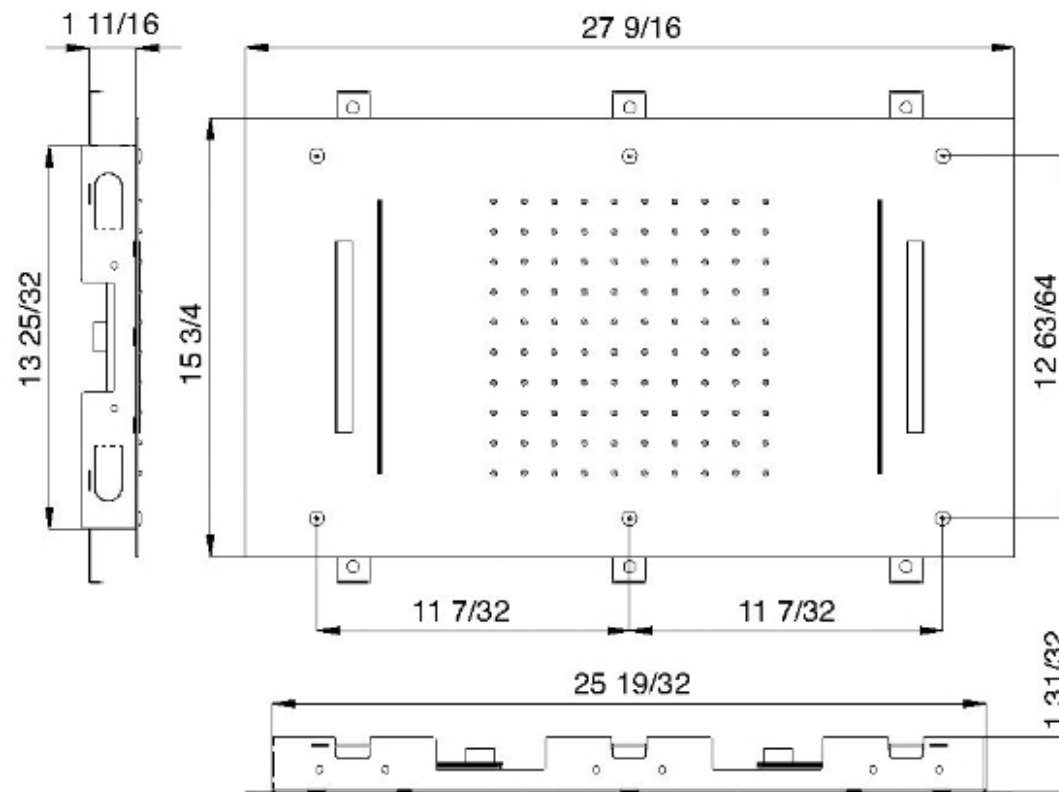

RTBR310

FINITURE:

CROMO

NICHEL SPAZZOLATO

RUBINETTERIE
treemme
instruments for water