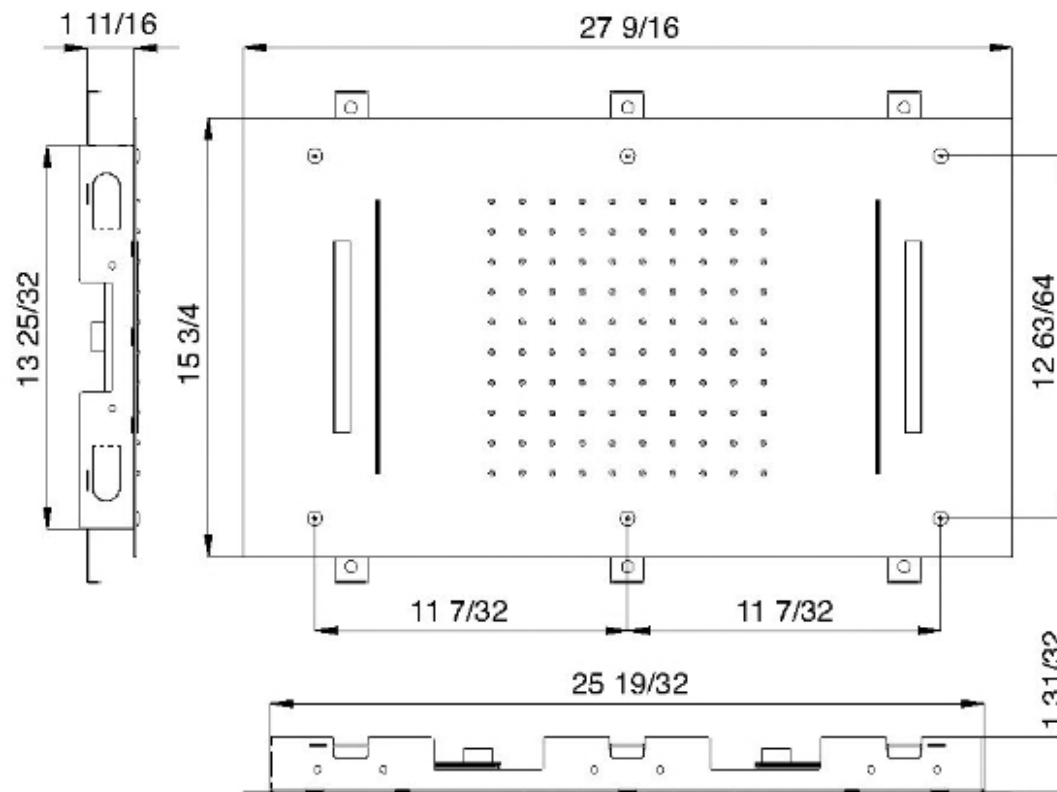

RTBR310

FINITURE:

CROMO

NICHEL SPAZZOLATO

RUBINETTERIE
treemme
instruments for water