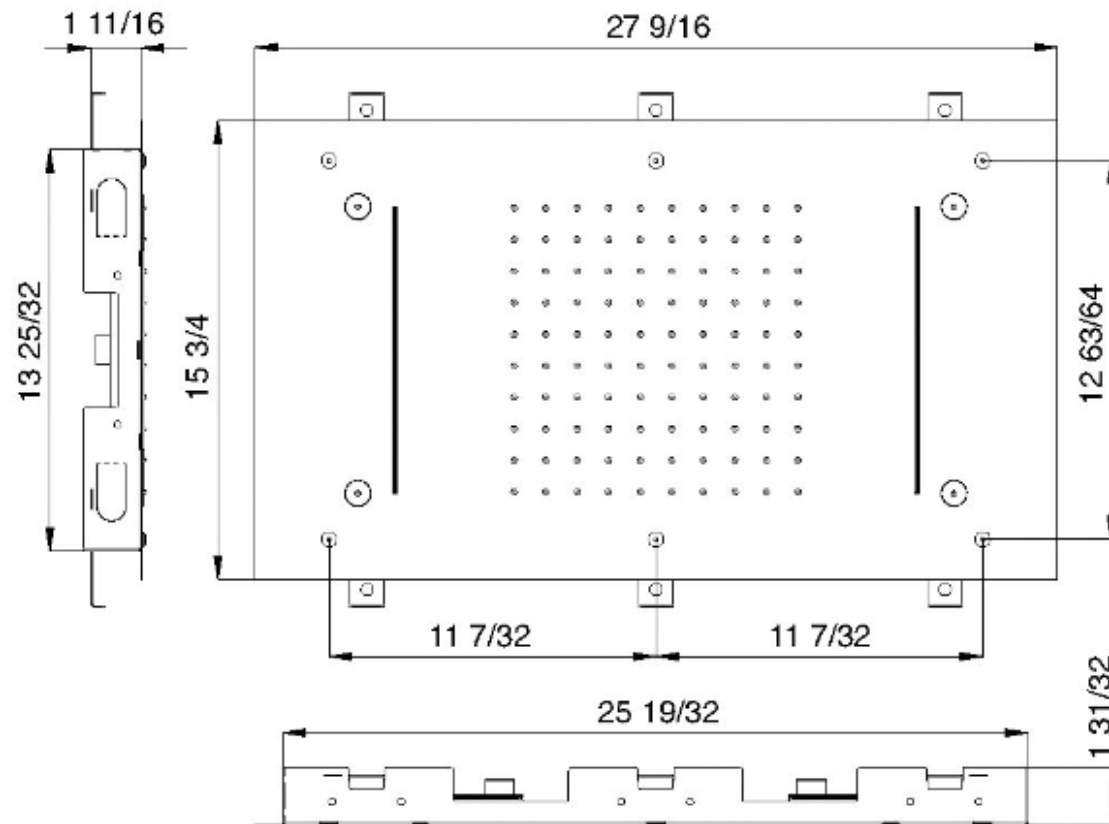

RTBR311

FINITURE:

CROMO

NICHEL SPAZZOLATO

RUBINETTERIE
treemme
instruments for water