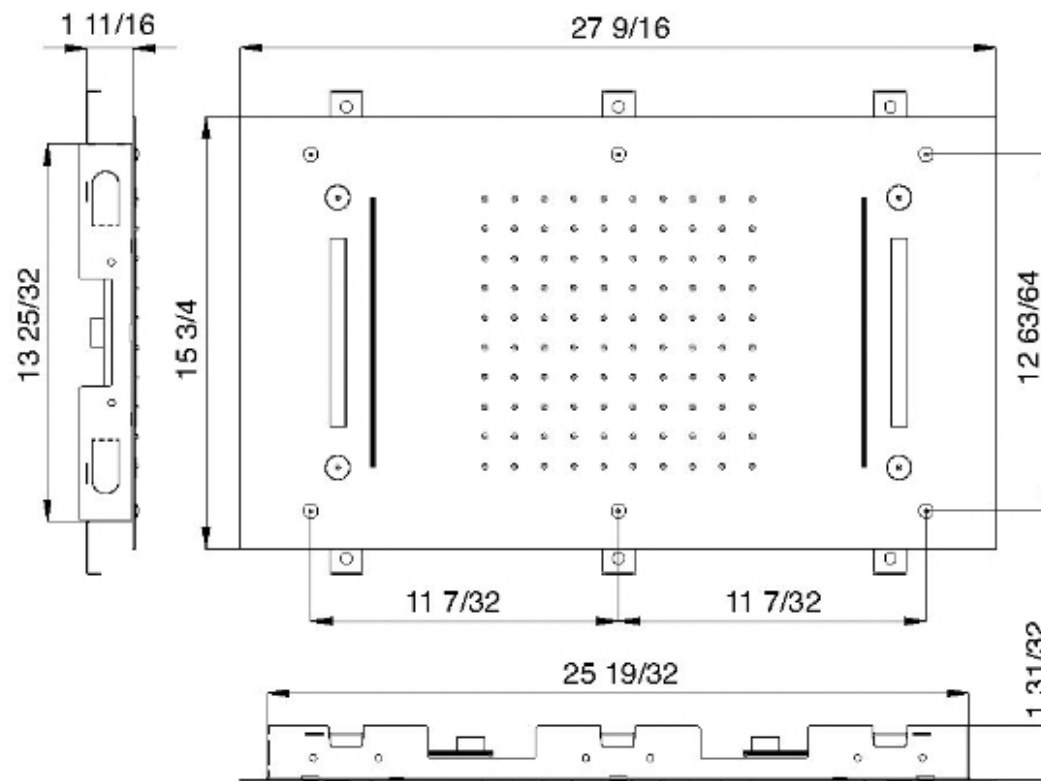

RTBR312

FINITURE:

CROMO

NICHEL SPAZZOLATO

RUBINETTERIE
treemme
instruments for water