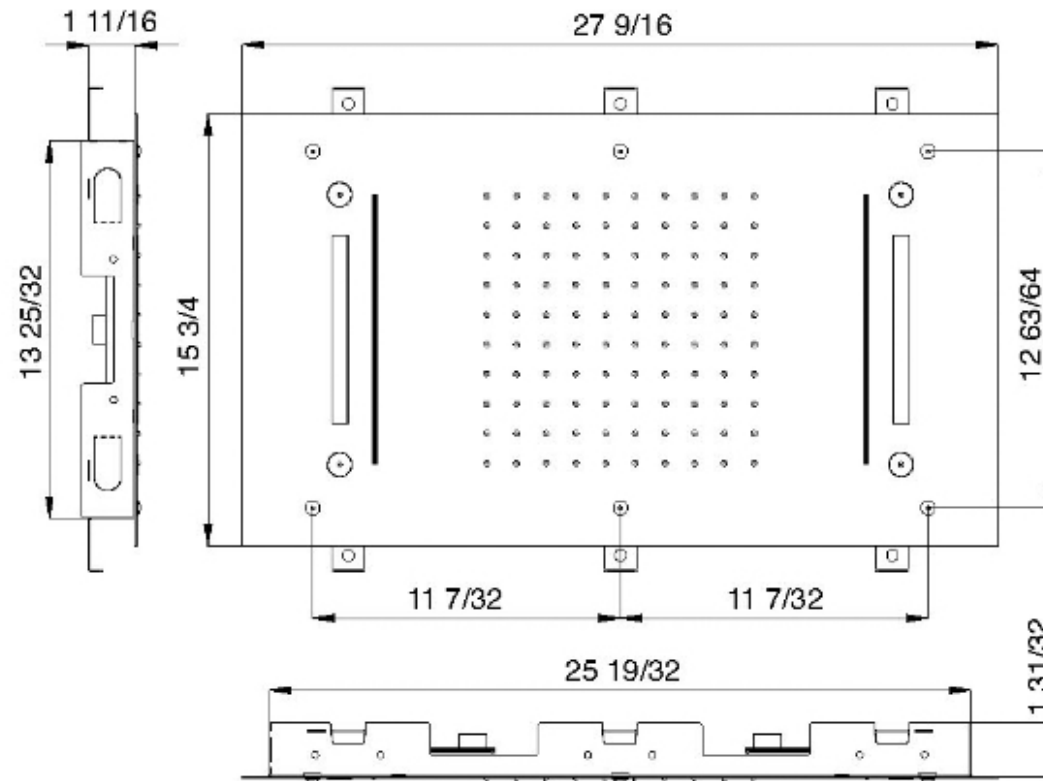

RTBR312

FINITURE:

CROMO

NICHEL SPAZZOLATO

RUBINETTERIE
treemme
instruments for water