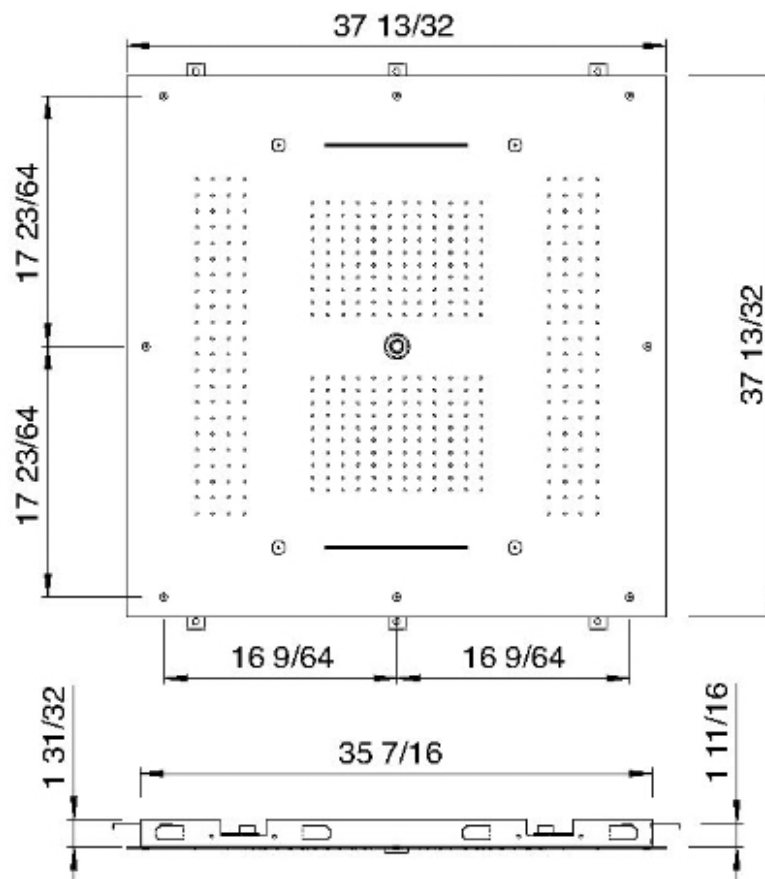

RTBR313

FINITURE:

CROMO

NICHEL SPAZZOLATO

RUBINETTERIE
tremme
instruments for water