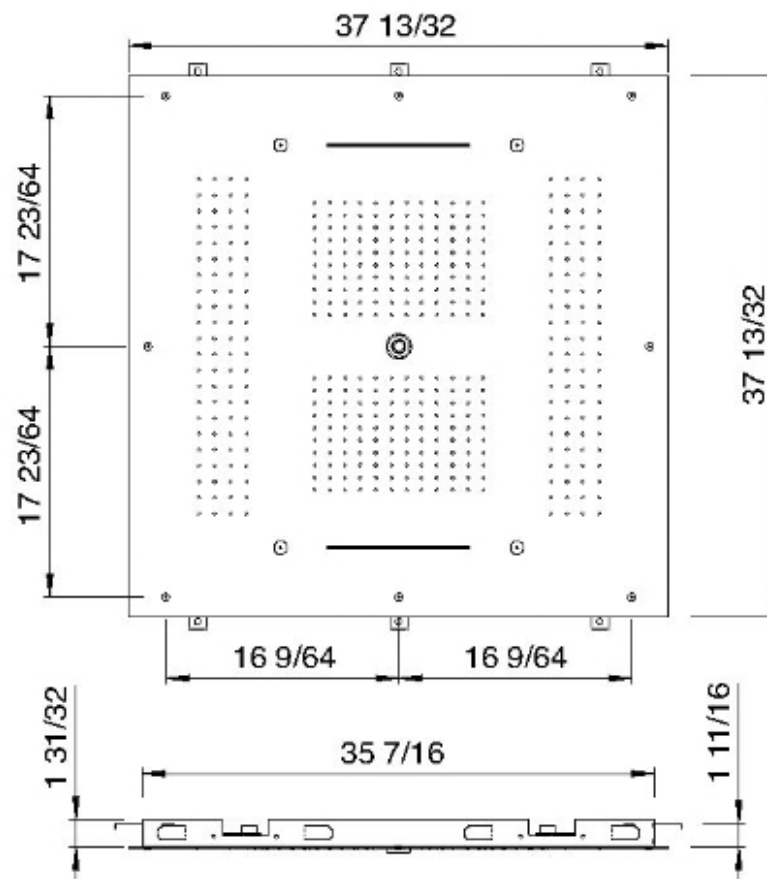

# RTBR313

FINITURE:

CROMO

NICHEL SPAZZOLATO

RUBINETTERIE  
**tremme**  
*instruments for water*