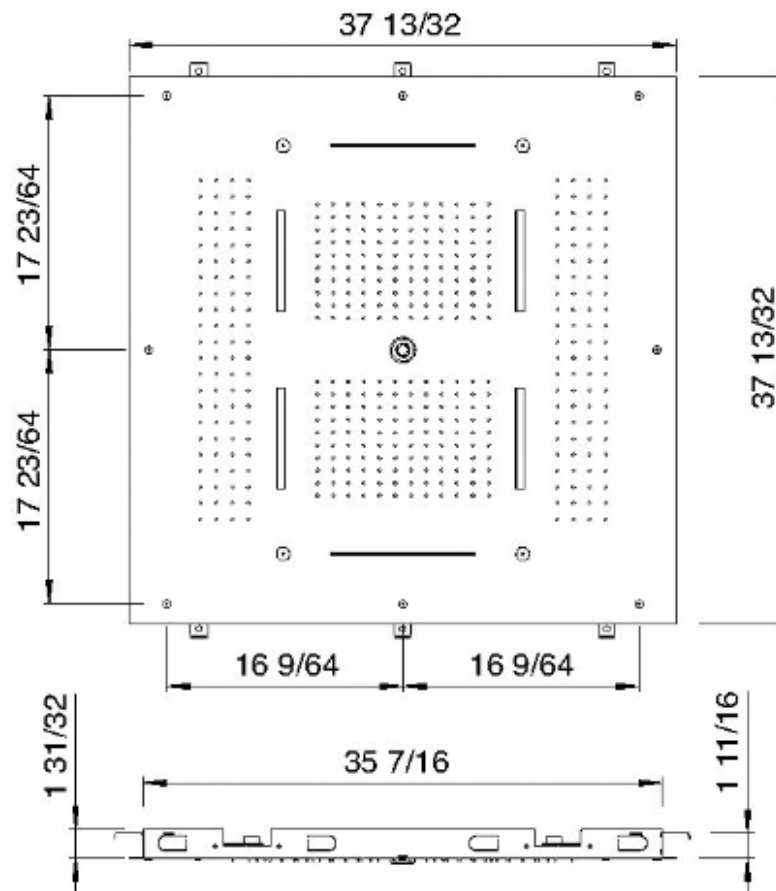

RTBR314

FINITURE:

CROMO

NICHEL SPAZZOLATO

RUBINETTERIE
tremme
instruments for water