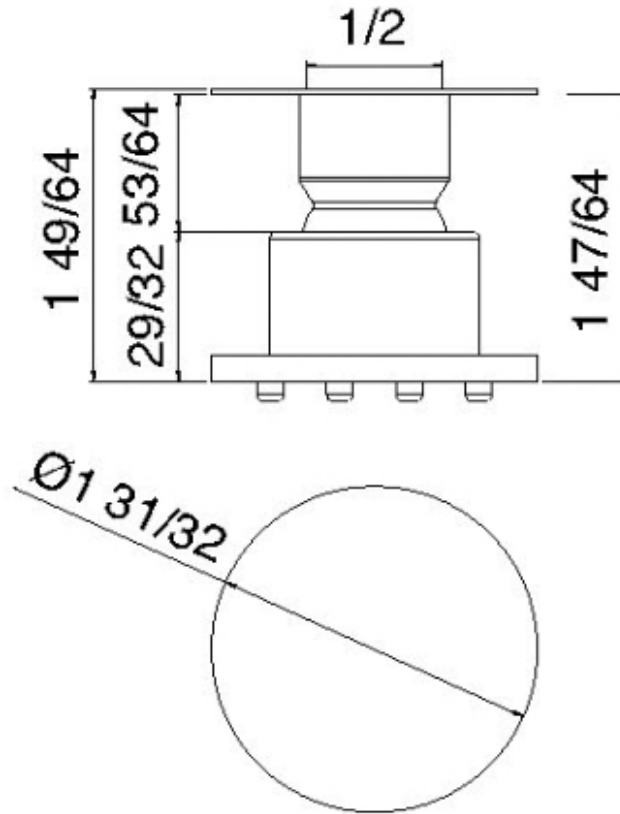

# RTBR320

Soffione laterale

FINITURE:

INOX SATINATO

**tree**<sup>RUBINETTERIE</sup>**mme**  
*instruments for water*