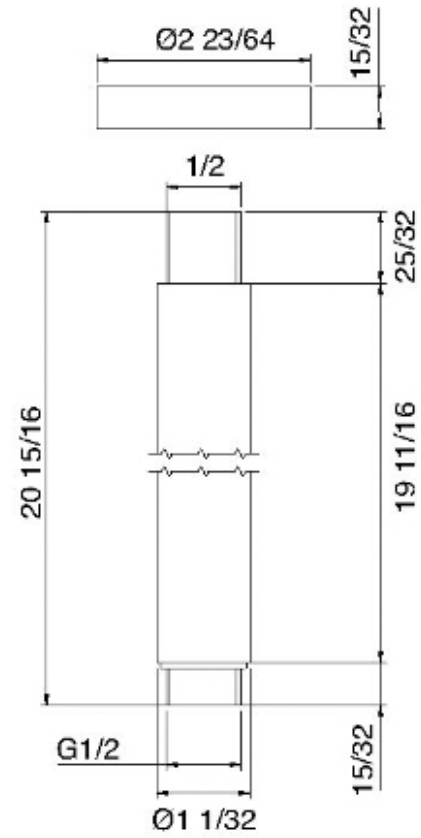

RTBR342

Braccio doccia da soffitto 500 mm

FINITURE:

INOX SATINATO

treeemme RUBINETTERIE
instruments for water