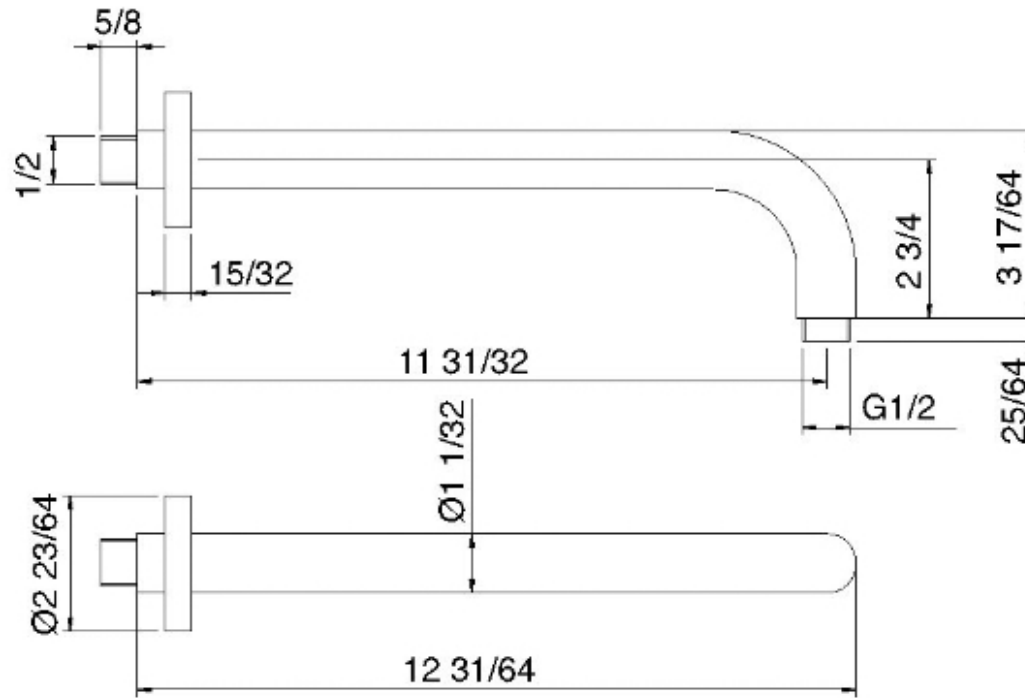

RTBR343

Braccio doccia 300 mm

FINITURE:

INOX SATINATO

treeemme RUBINETTERIE
instruments for water