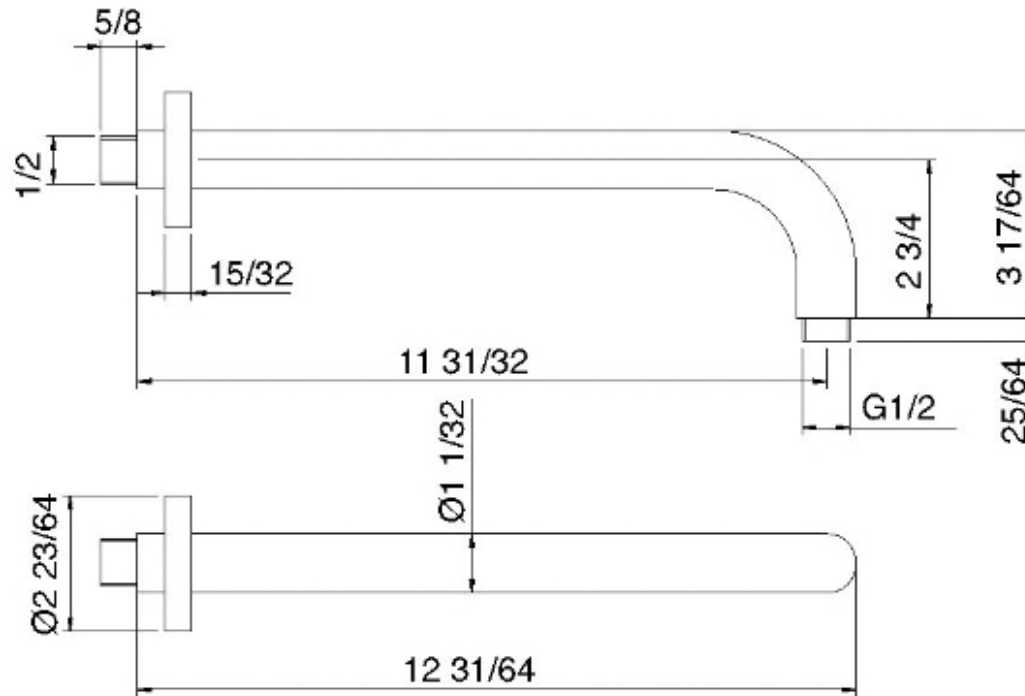

RTBR343

Braccio doccia 300 mm

FINITURE:

INOX SATINATO

treeemme RUBINETTERIE
instruments for water