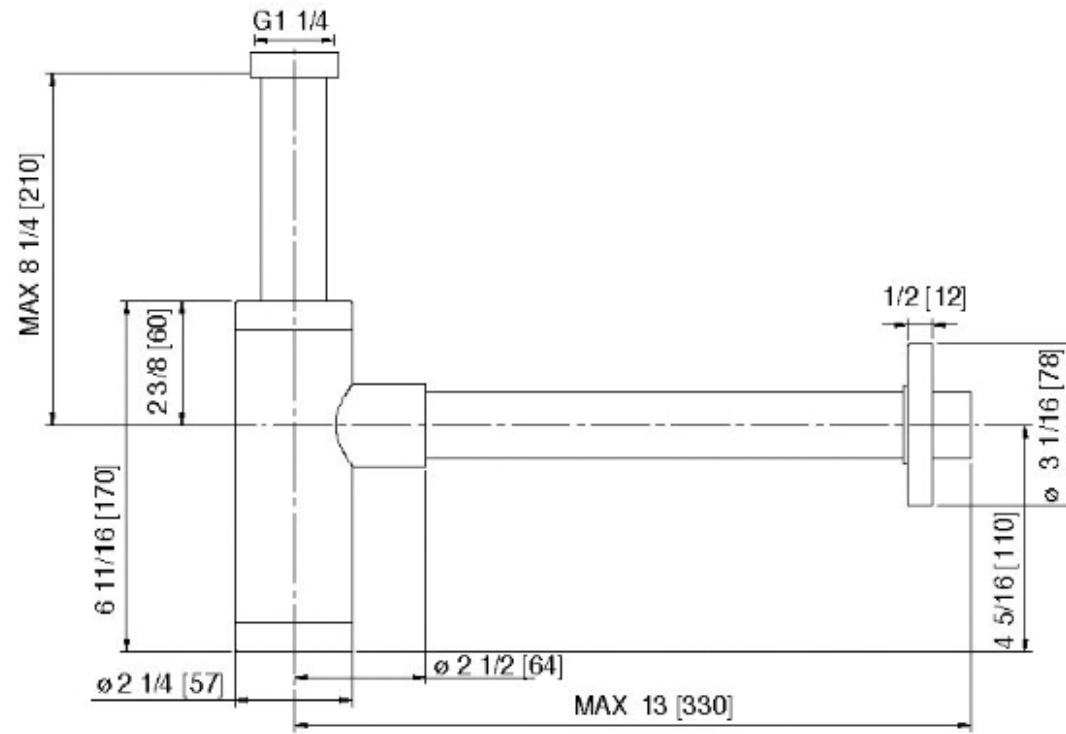

RTSF116

Sifone a vista

FINITURE:

INOX SATINATO

RUBINETTERIE
treemme
instruments for water