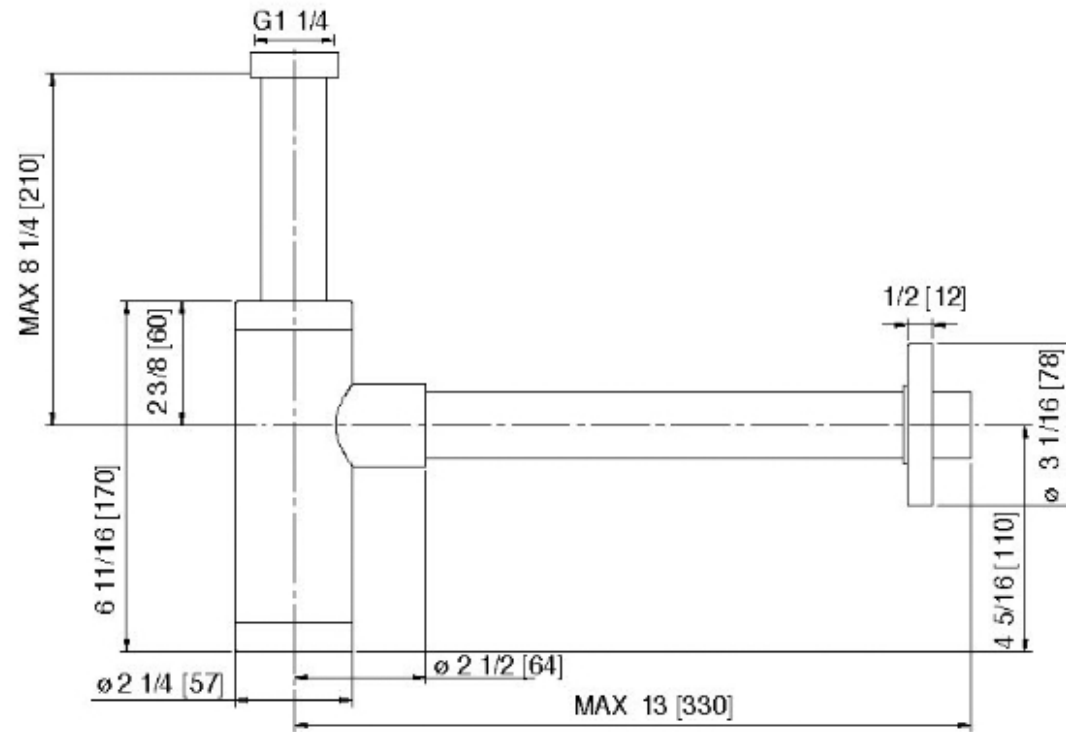

RTSF116

Sifone a vista

FINITURE:

INOX SATINATO

RUBINETTERIE
tremme
instruments for water