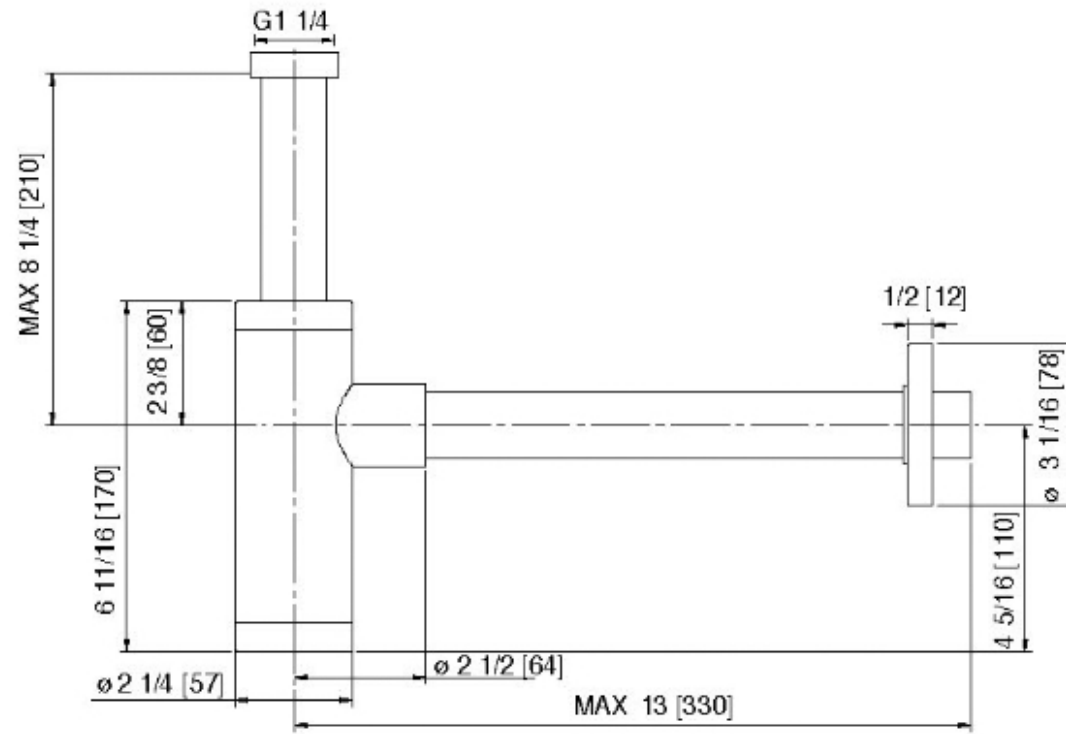

# RTSF116

Sifone a vista

FINITURE:

INOX SATINATO

RUBINETTERIE  
**treemme**  
*instruments for water*